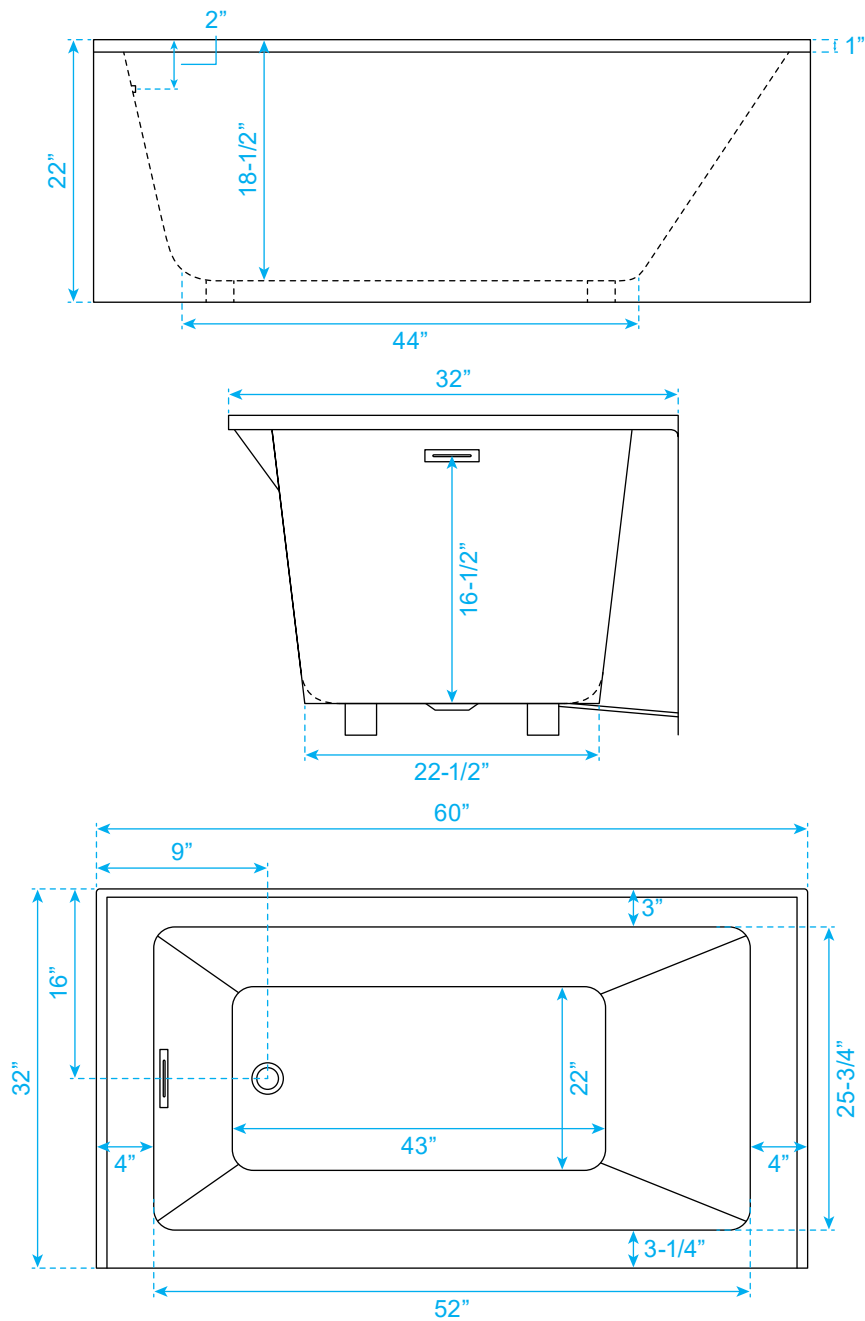

WYNDHAM COLLECTION

Installation - 3 Wall Alcove
Exterior Size - 60"L x 32"W x 22"H
Interior Size - 52"L x 25-3/4"W x 18-1/2"H
Depth at Drain - 18-1/2"
Drain To Overflow - 16-1/2"
Maximum Fill - 75 Gallons
Backrest Slope Angle - 25 Degrees
Other Side Slope Angle - 10 Degrees
Note - All Measurements are $\pm 1/2$ "

WC-BTW1-6032L